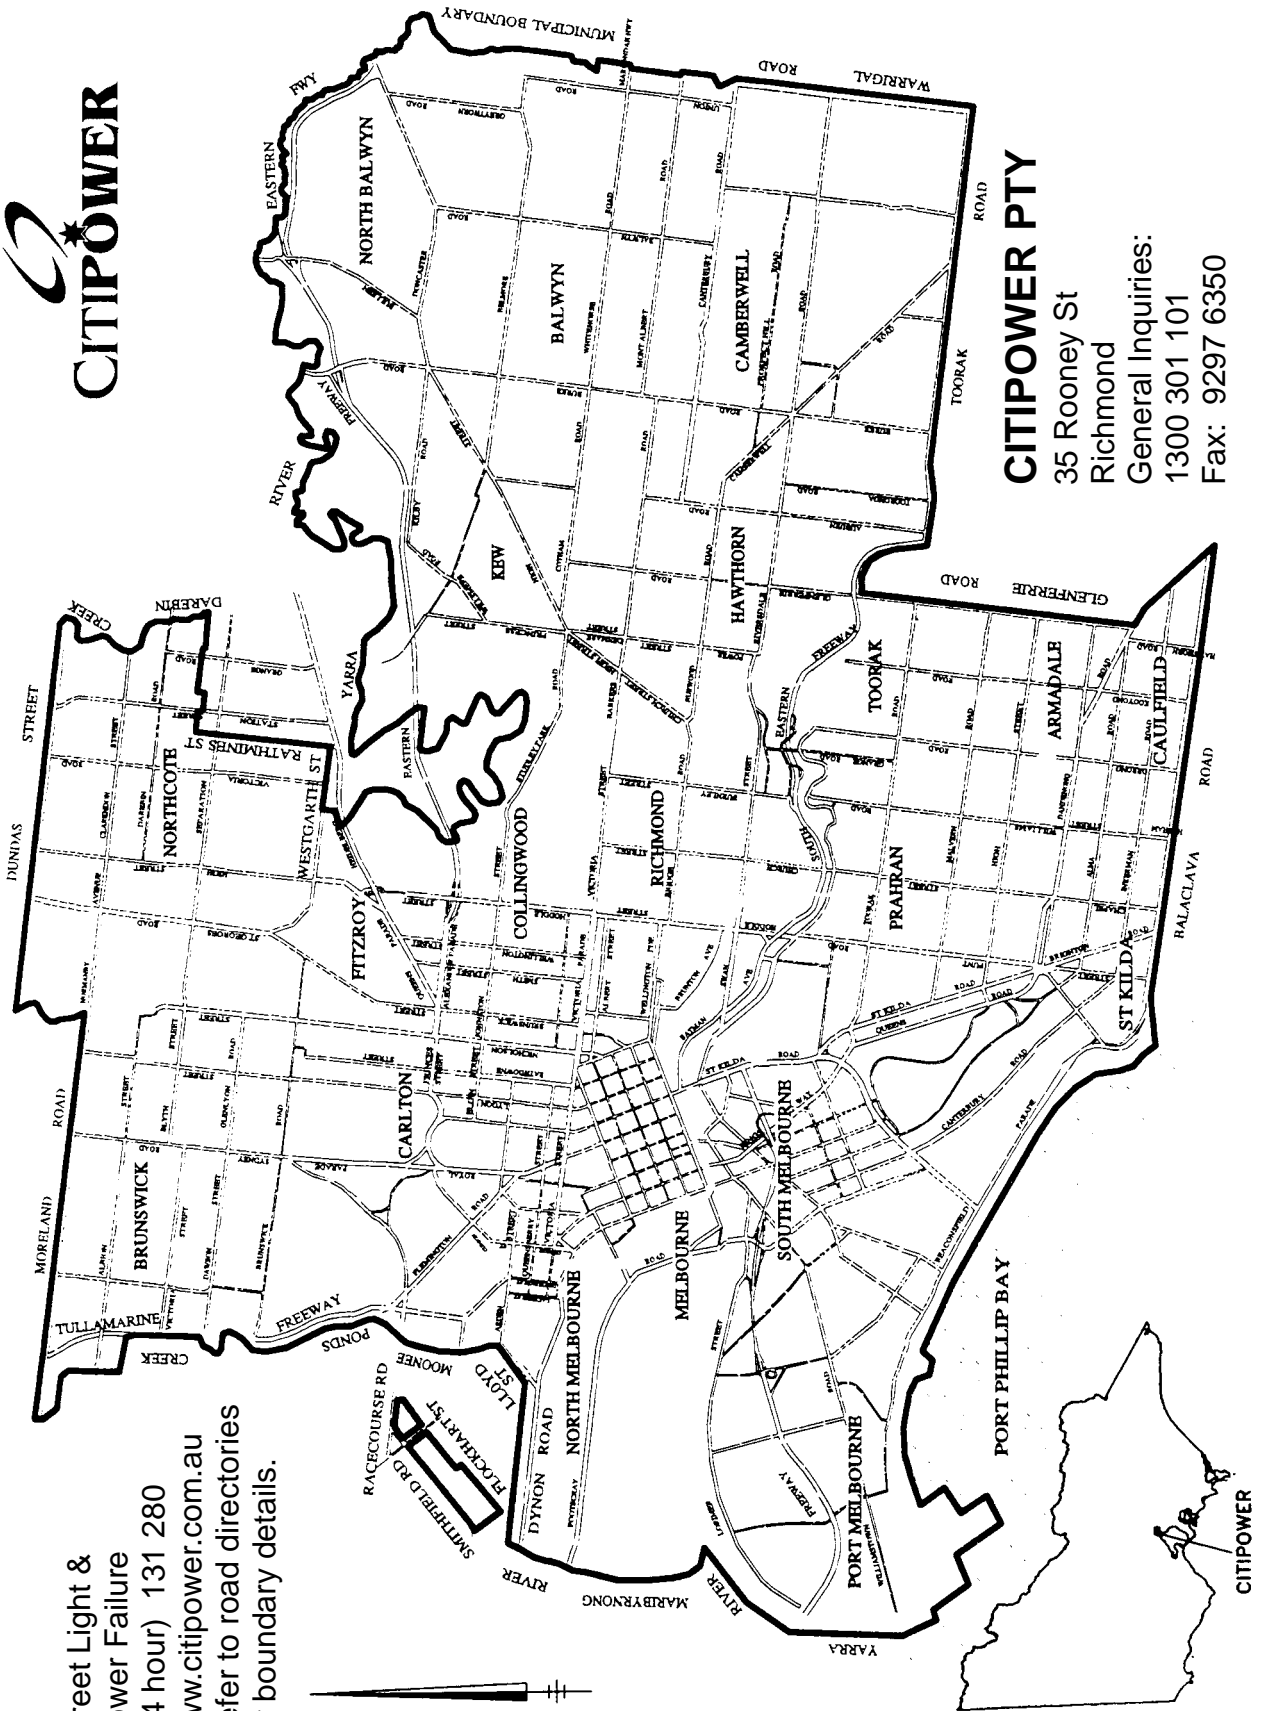

Section 3

Distributor Areas and Contact Details

Section 3 – Contents

	Page
Victorian Distribution Companies	3–3
AGL Electricity	3–4
Citi Power	3–5
Powercor Australia	3–6
TXU	3–7
United Energy Distribution	3–8

VICTORIAN DISTRIBUTION COMPANIES

Street Light &
Power Failure
(24 hour) 131 280
www.citipower.com.au
Refer to road directories
for boundary details.

CITIPOWER PTY

35 Rooney St
Richmond
General Inquiries:
1300 301 101
Fax: 9297 6350